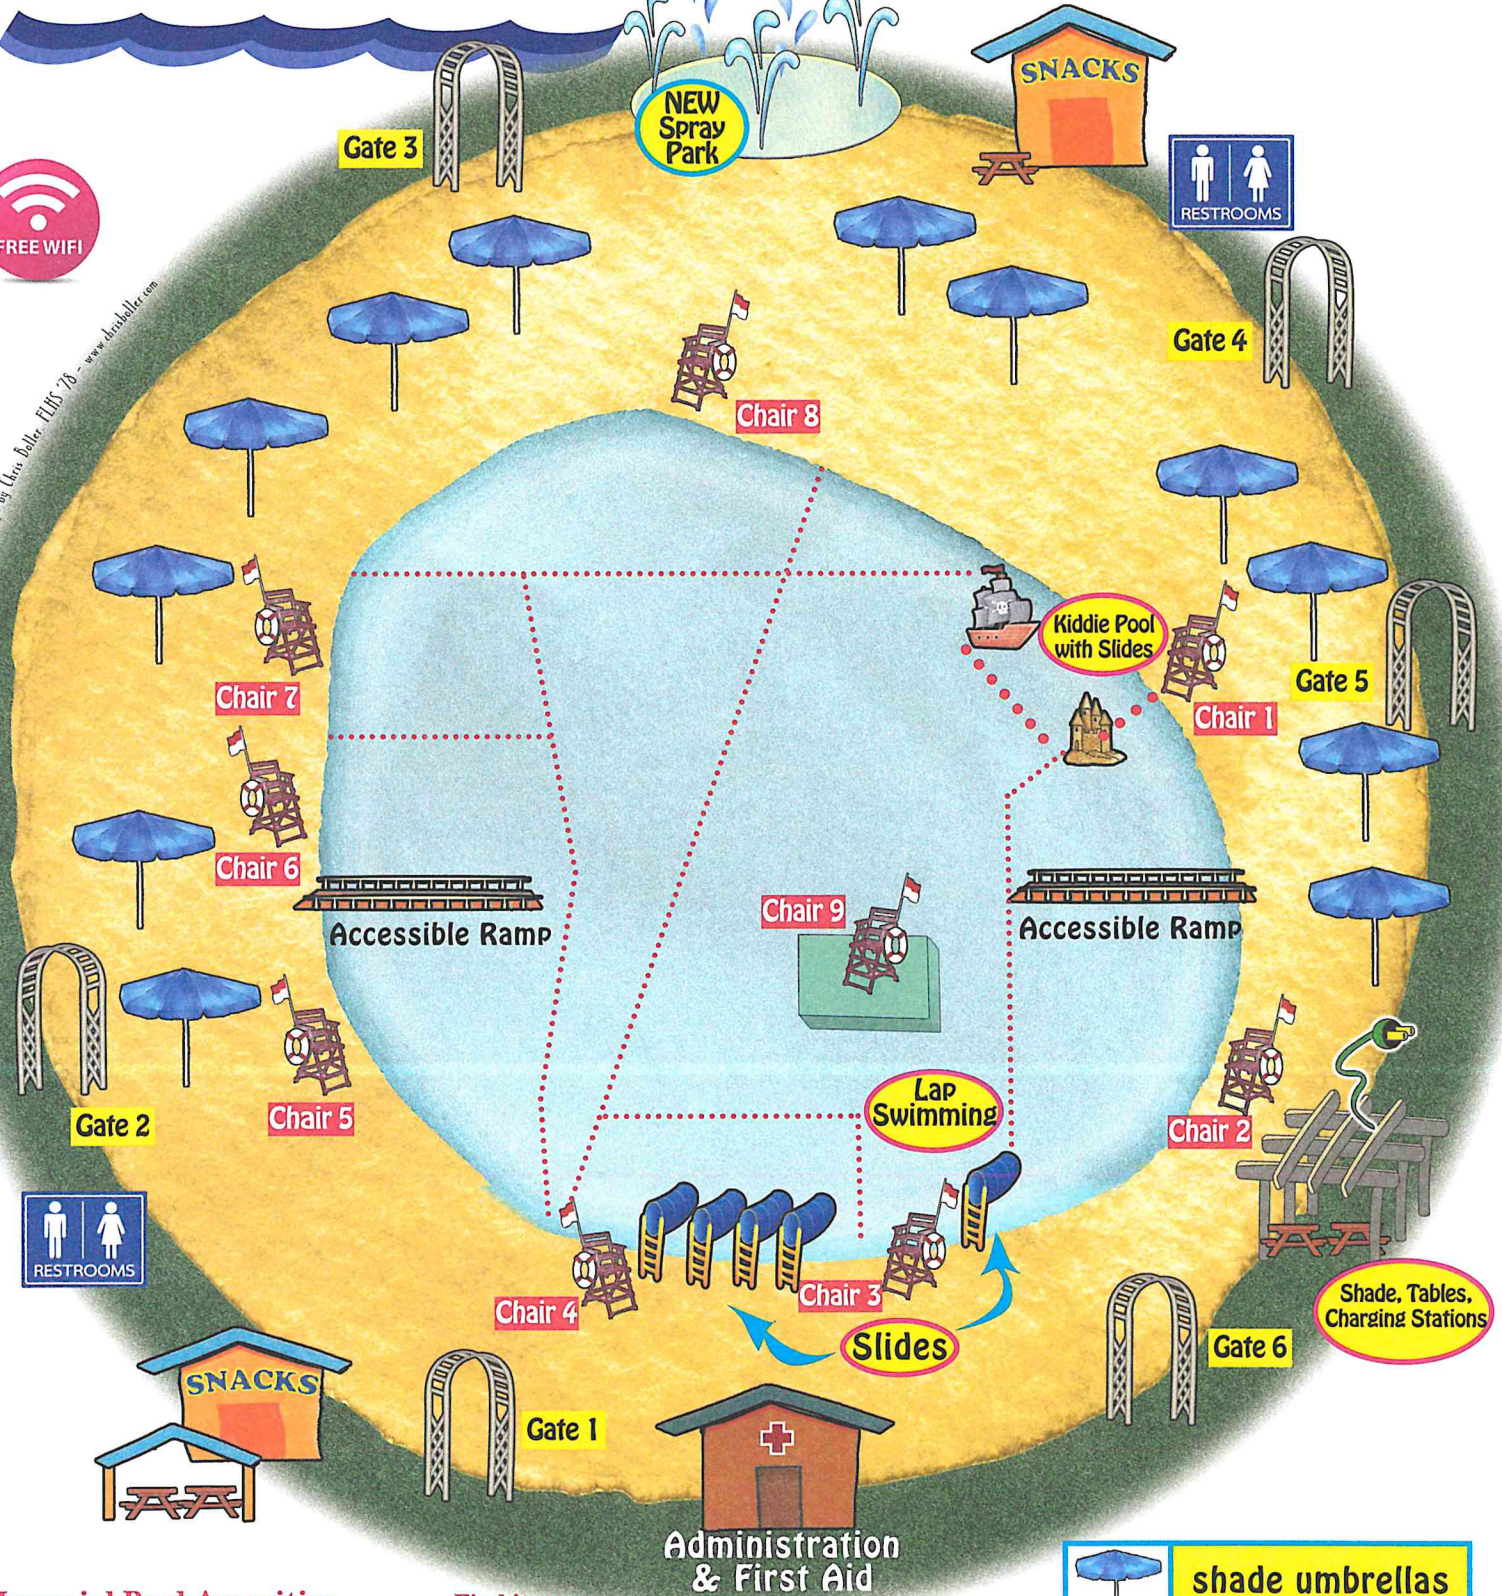

FAIR LAWN MEMORIAL POOL

Illustration & Design by Cheri Belle, FIMS '16 - www.dreamballer.com

Memorial Pool Amenities

Find it near

- Kiddie Pool Slide..... Chair 1/Gate 5
- Spray Park Gate 3
- Snack Trailer/Snack Stand Gate 1 & Gate 4
- Snack Patio Areas (tables & umbrellas).... Gate 1 & Gate 4
- Pergola (shade, tables, charging stations) Gate 6
- FREE WIFI It's everywhere!
- Restrooms (with changing stations) Gate 2 & Gate 4

For additional information call: 201.796.6746

| | |
|--|-------------------------------|
| | shade umbrellas |
| | entrance gates |
| | lifeguard chairs |
| | restrooms & changing stations |