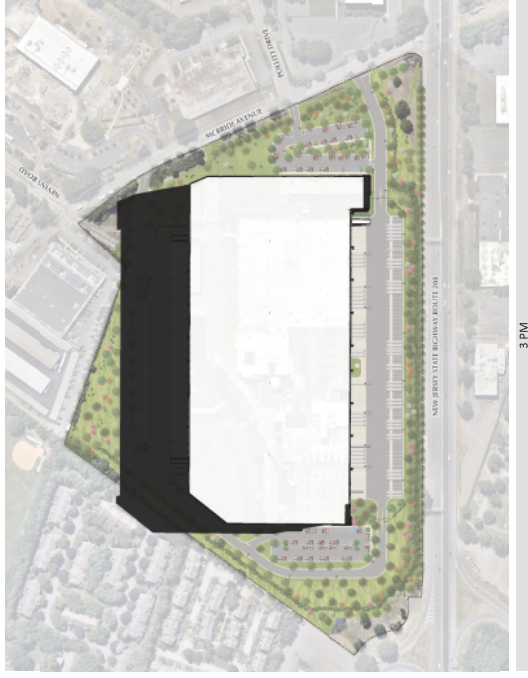

3 PM

23 JANUARY 2023

NORTH

GATEWAY NORTH 208

SUN AND SHADE STUDY

FAIR LAWN, BERGEN COUNTY, NEW JERSEY

LANGAN