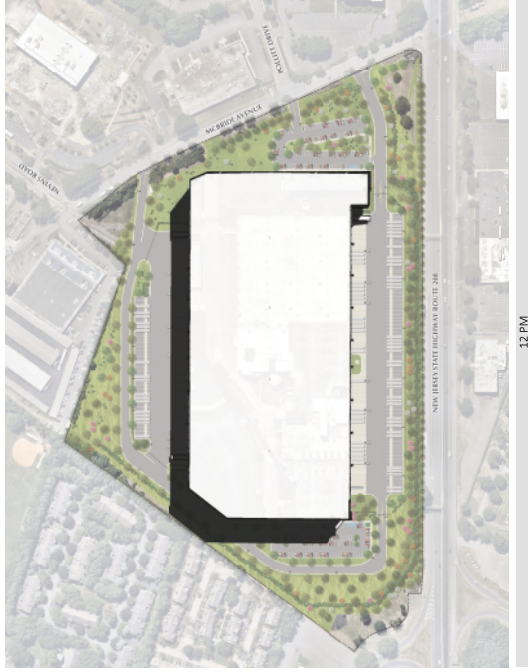

WINTER SOLSTICE

DECEMBER 21

9 AM

12 PM

3 PM

23 JANUARY 2023

NORTH

GATEWAY NORTH 208

SUN AND SHADE STUDY

FAIR LAWN, BERGEN COUNTY, NEW JERSEY

LANGAN