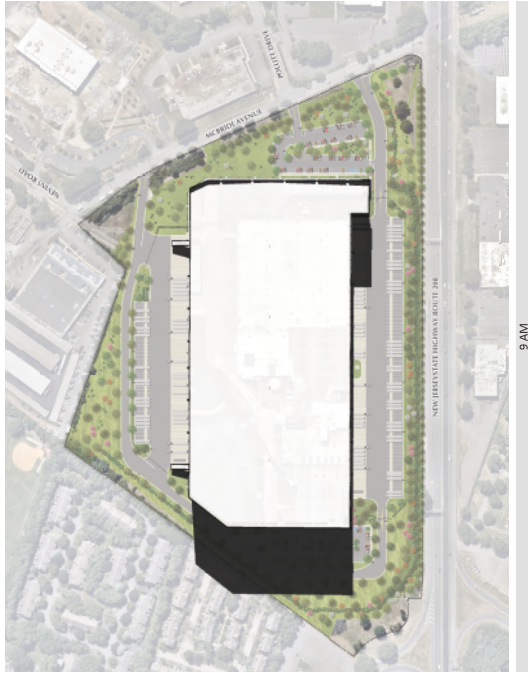

WINTER SOLSTICE

DECEMBER 21

9 AM