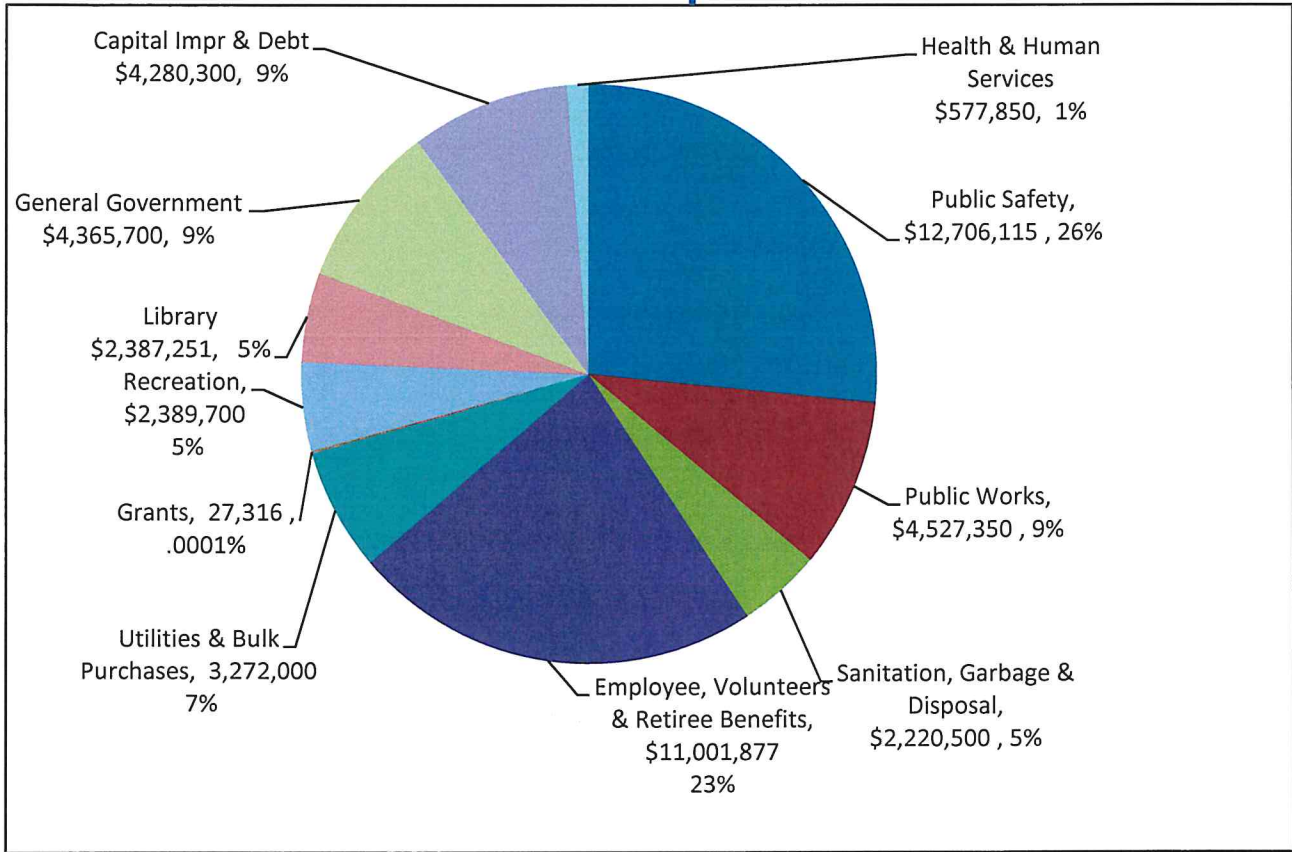

BOROUGH OF FAIR LAWN MUNICIPAL BUDGET BREAKDOWN How It Is Spent

How It Is Generated

* Estimated