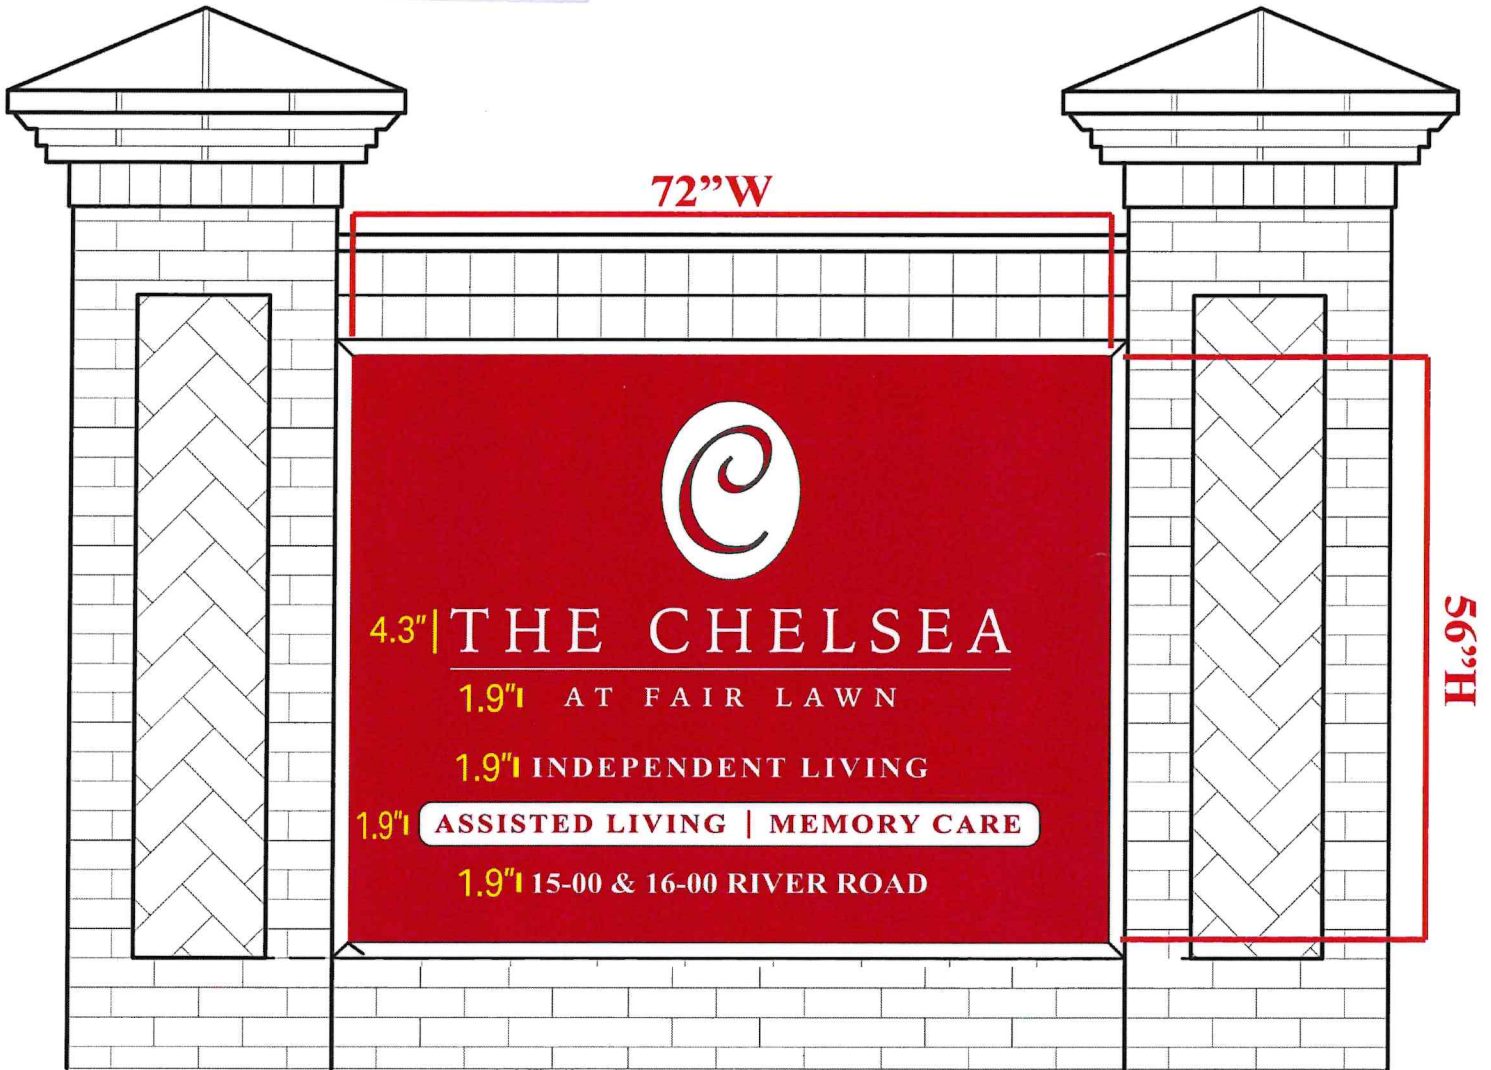

RECEIVED  
AUG 21 2023  
BY: \_\_\_\_\_

FONT NAME  
TIMES NEW ROMAN  
**PMS 187**

**NOTE:** DOUBLE SIDED HDU CARVED SIGNS, 72" W X 56" H

**PROOF**

APPROVED: \_\_\_\_\_ DATE: \_\_\_\_\_