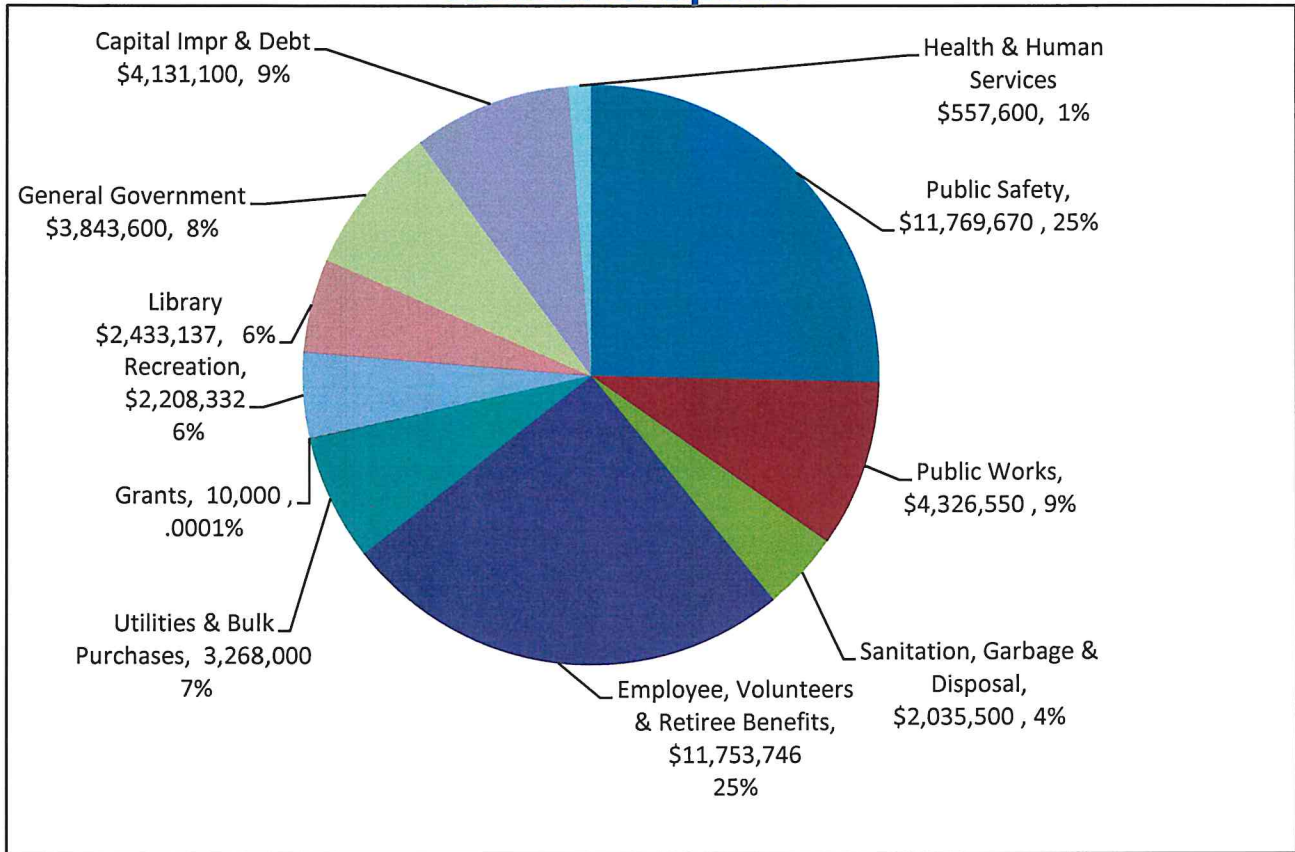

BOROUGH OF FAIR LAWN MUNICIPAL BUDGET BREAKDOWN How It Is Spent

How It Is Generated

* Estimated